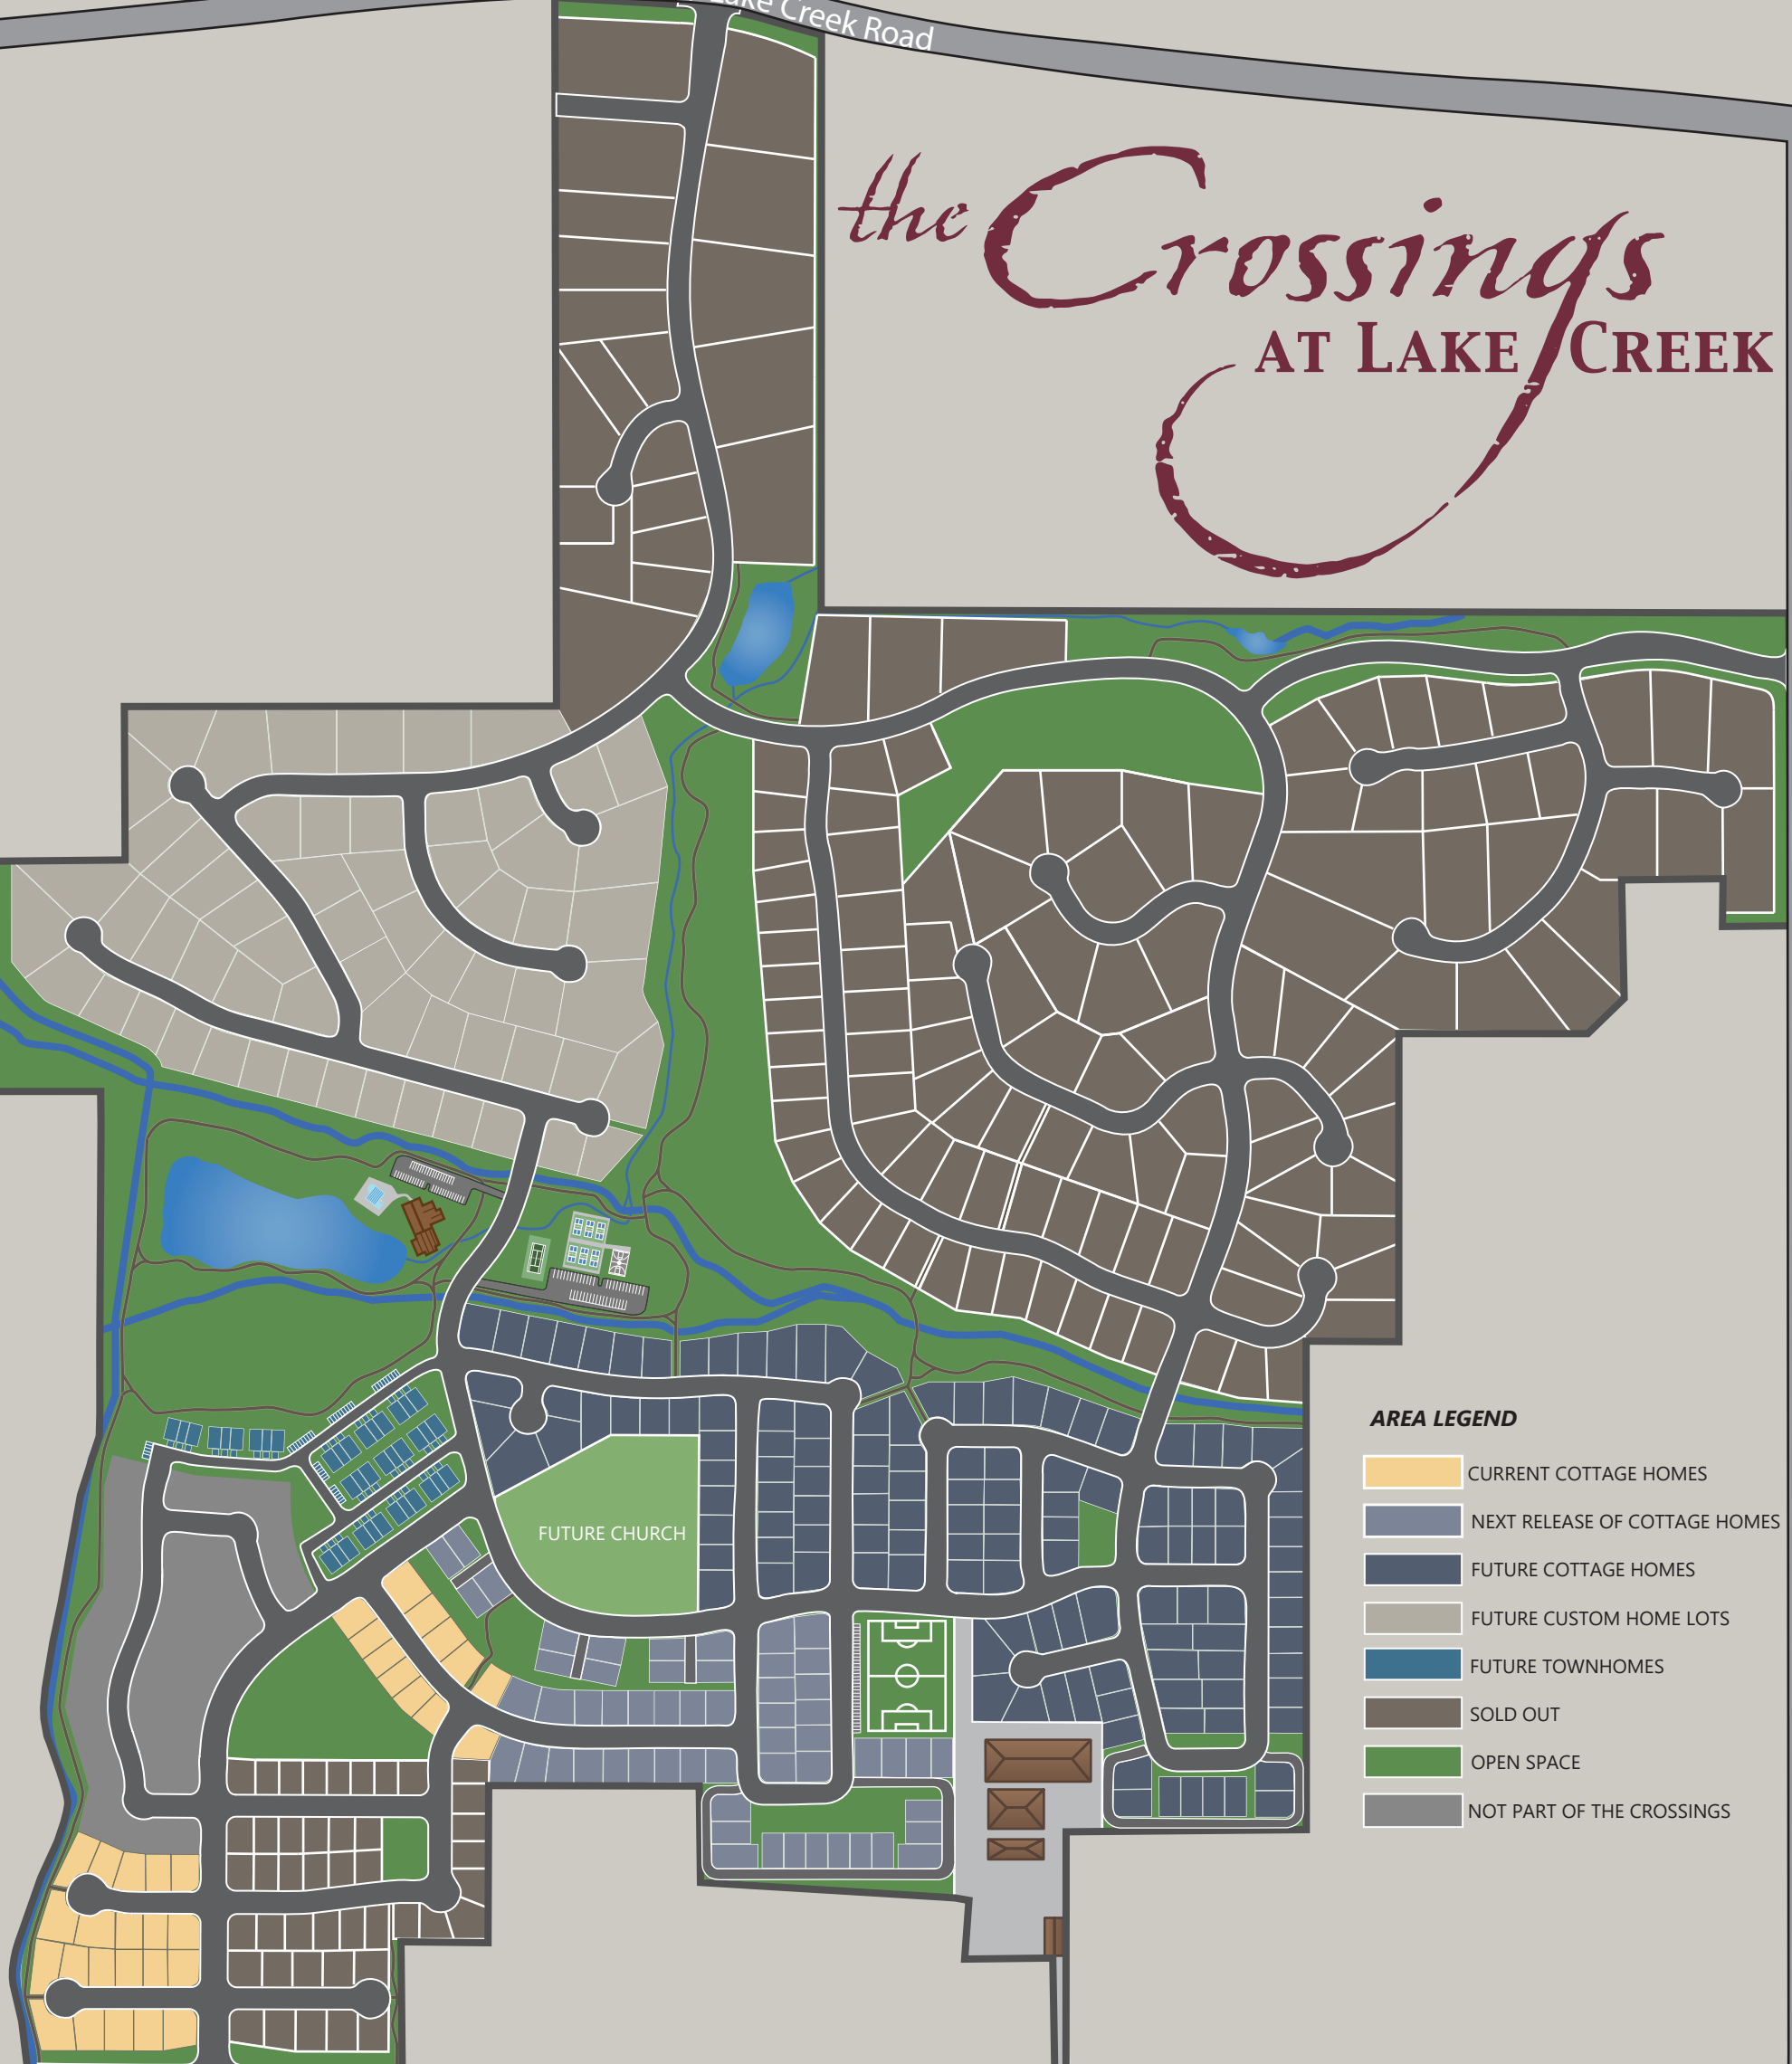

Center Street / Lake Creek Road

the Crossings AT LAKE CREEK

2400 East

3600 East

AREA LEGEND

- CURRENT COTTAGE HOMES
- NEXT RELEASE OF COTTAGE HOMES
- FUTURE COTTAGE HOMES
- FUTURE CUSTOM HOME LOTS
- FUTURE TOWNHOMES
- SOLD OUT
- OPEN SPACE
- NOT PART OF THE CROSSINGS

1200 South

Illustrative Concept Only